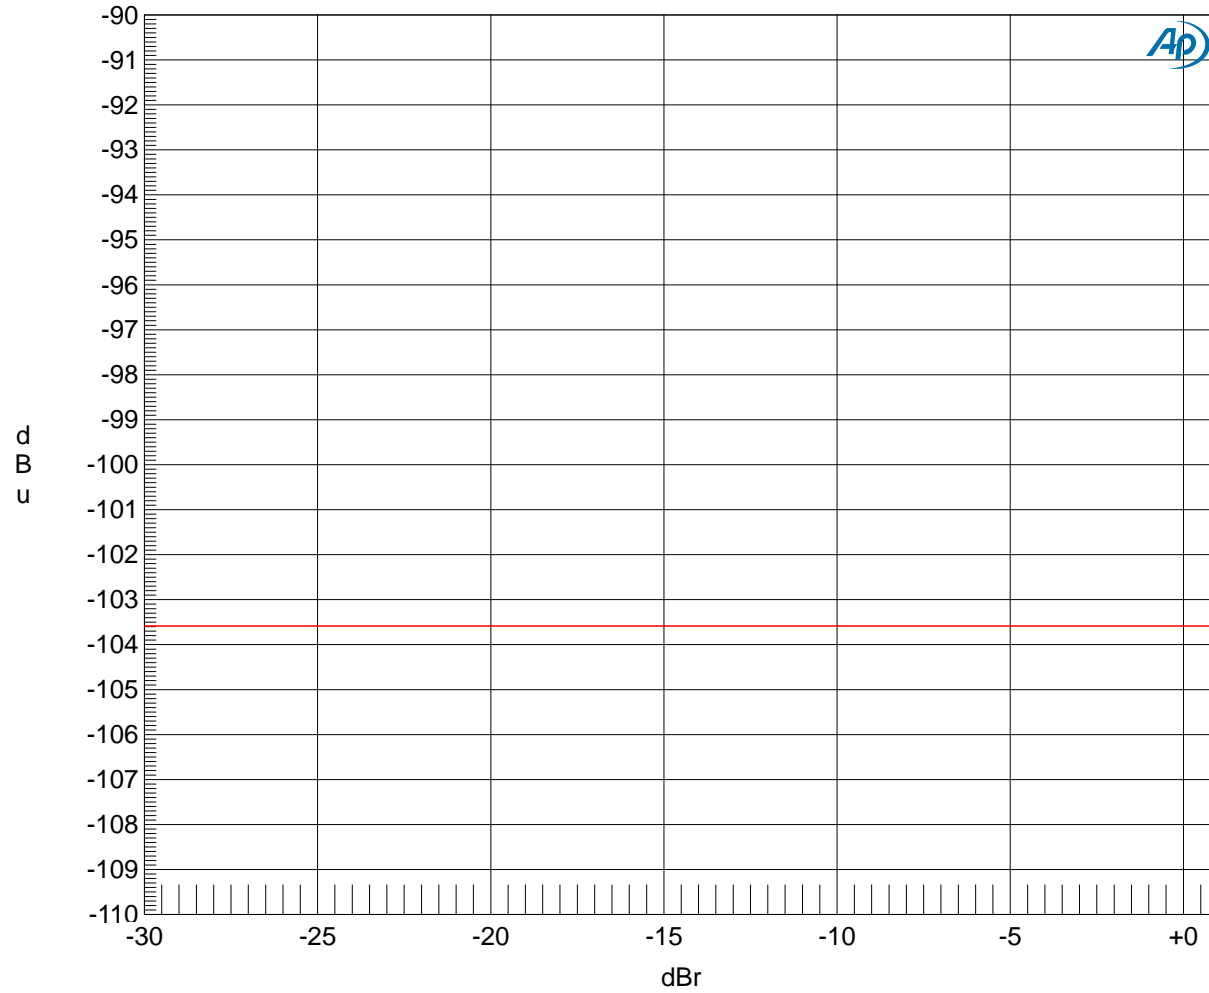

Trance Audio Amulet M Noise Floor Awtd 0dBr = -12.6 dBu

Sweep	Trace	Color	Line Style	Thick	Data	Axis	Comment
1	1	Red	Solid	3	Anlr.Ampl	Left	