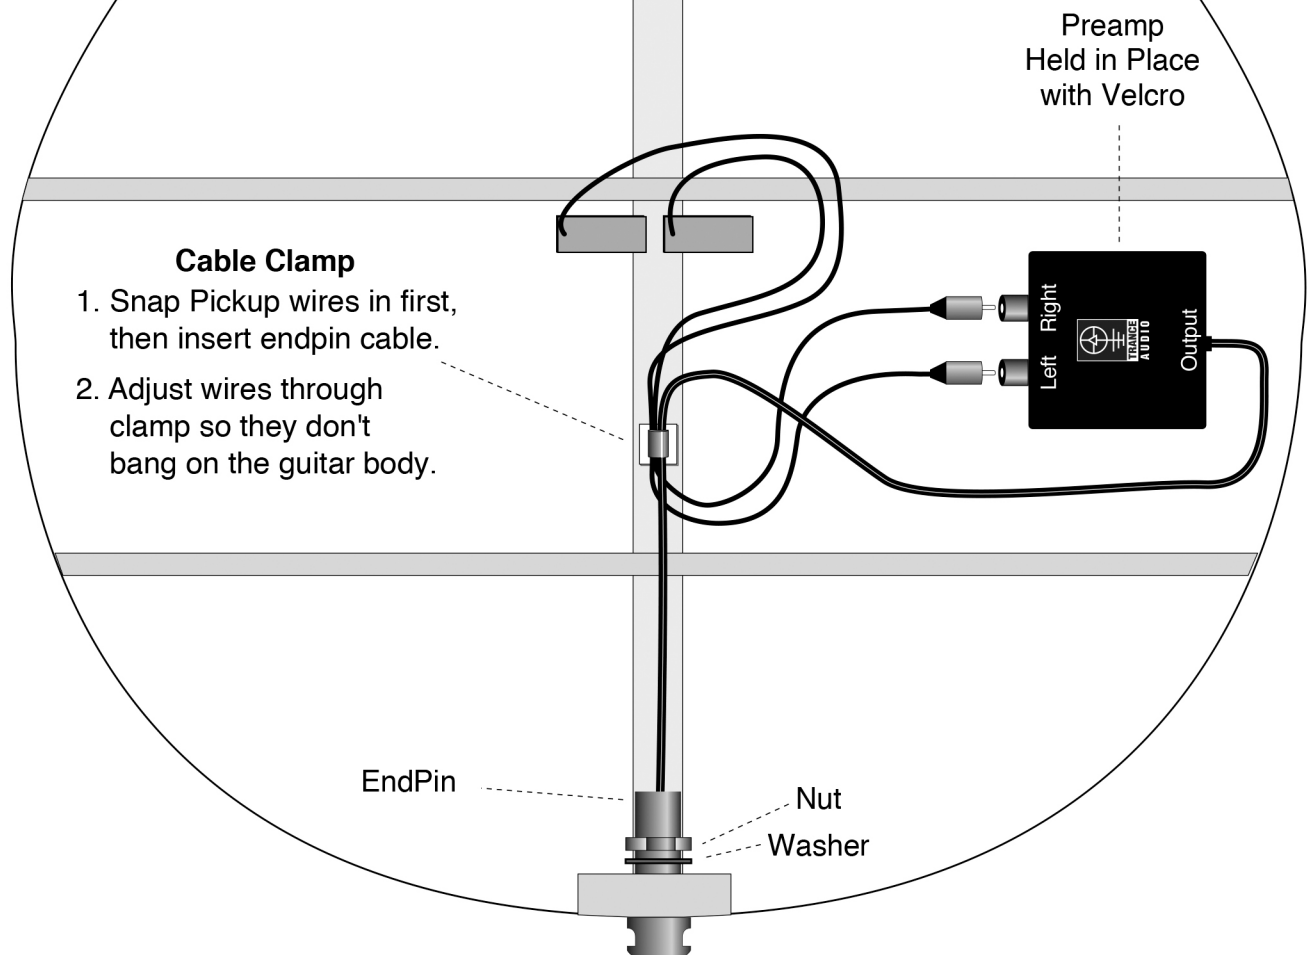

Amulet Wiring Diagram

For complete Acoustic Lens pickup
Installation instructions, please see
www.tranceaudio.com/manuals/TranceTemplateInstall.pdf
For a video detailing the Amulet endpin install, please
see www.tranceaudio.com/endpin.html

Inside back of the Guitar

Tip: You can unscrew the plug out of the endpin and pull the wire through while tightening the nut with a nutdriver. Then screw the plug back in using the plug on the guitar cord as a handle.