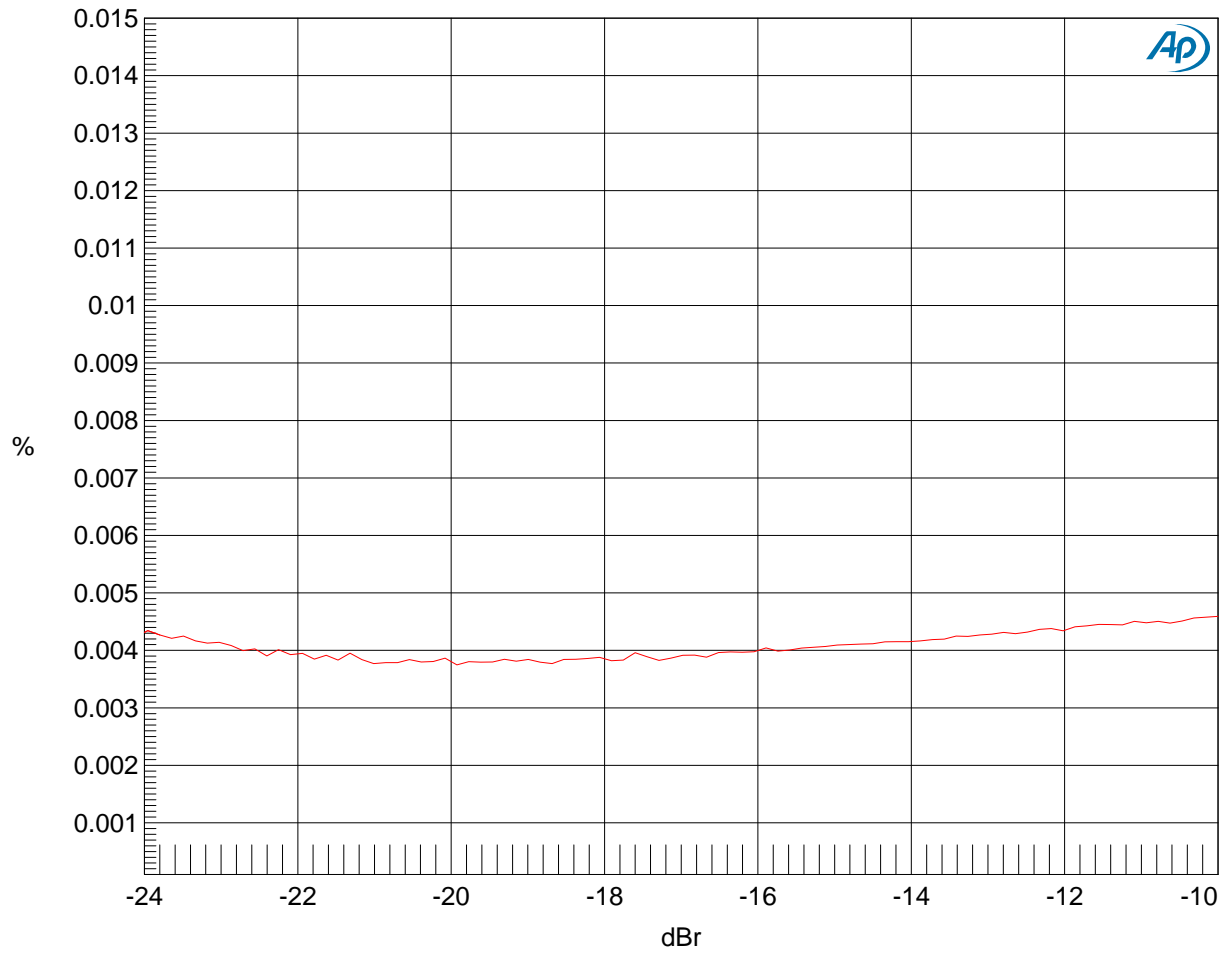

Trance Audio

AMULET M
BOTH Channels Driven

THD
0dBr = -12.6 dBu

Sweep	Trace	Color	Line Style	Thick	Data	Axis	Comment
1	1	Red	Solid	2	Anlr.THd+N Ratio	Left	