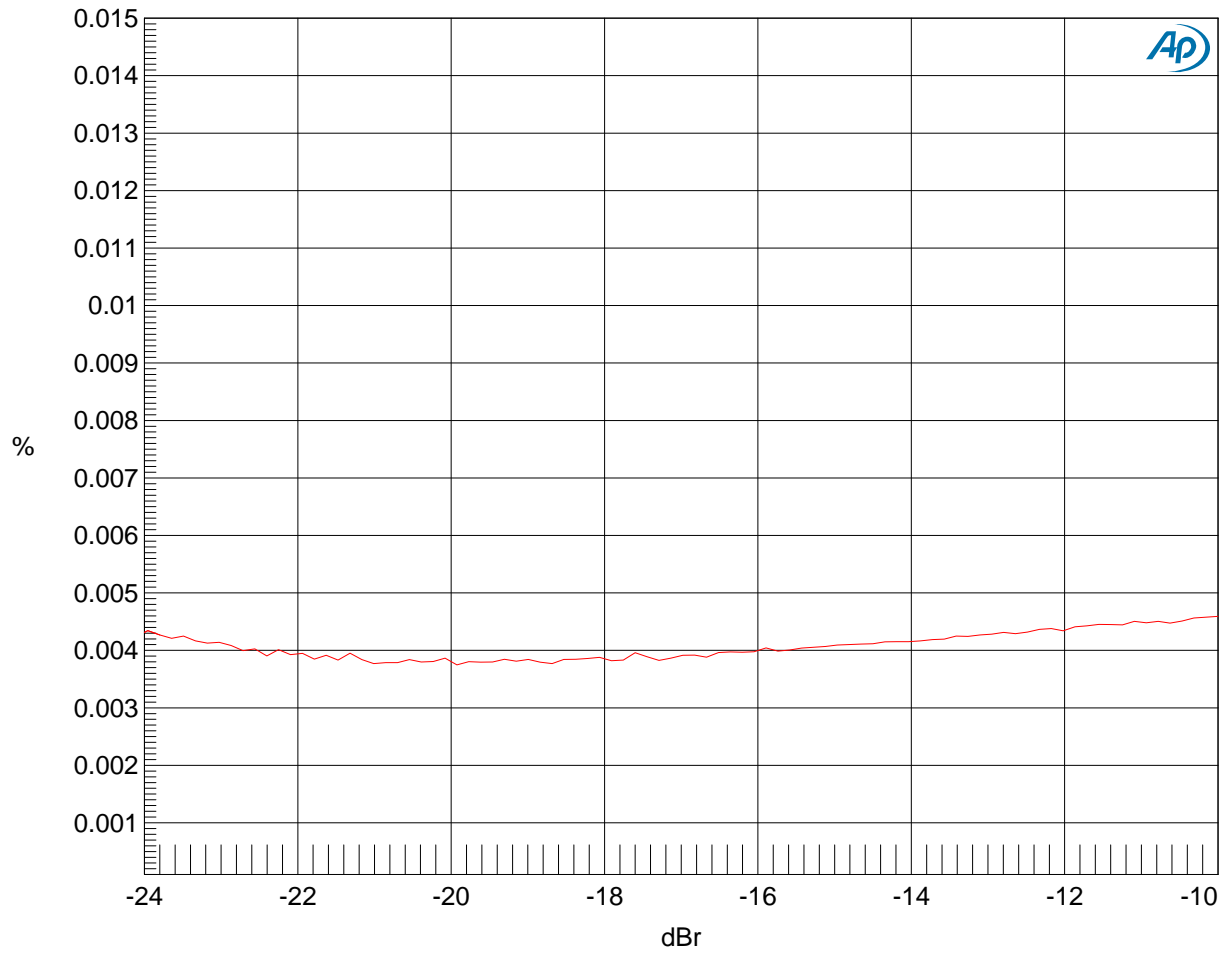

Trance Audio

AMULET M  
BOTH Channels Driven

THD  
0dBr = -12.6 dBu

| Sweep | Trace | Color | Line Style | Thick | Data             | Axis | Comment |
|-------|-------|-------|------------|-------|------------------|------|---------|
| 1     | 1     | Red   | Solid      | 2     | Anlr.THd+N Ratio | Left |         |