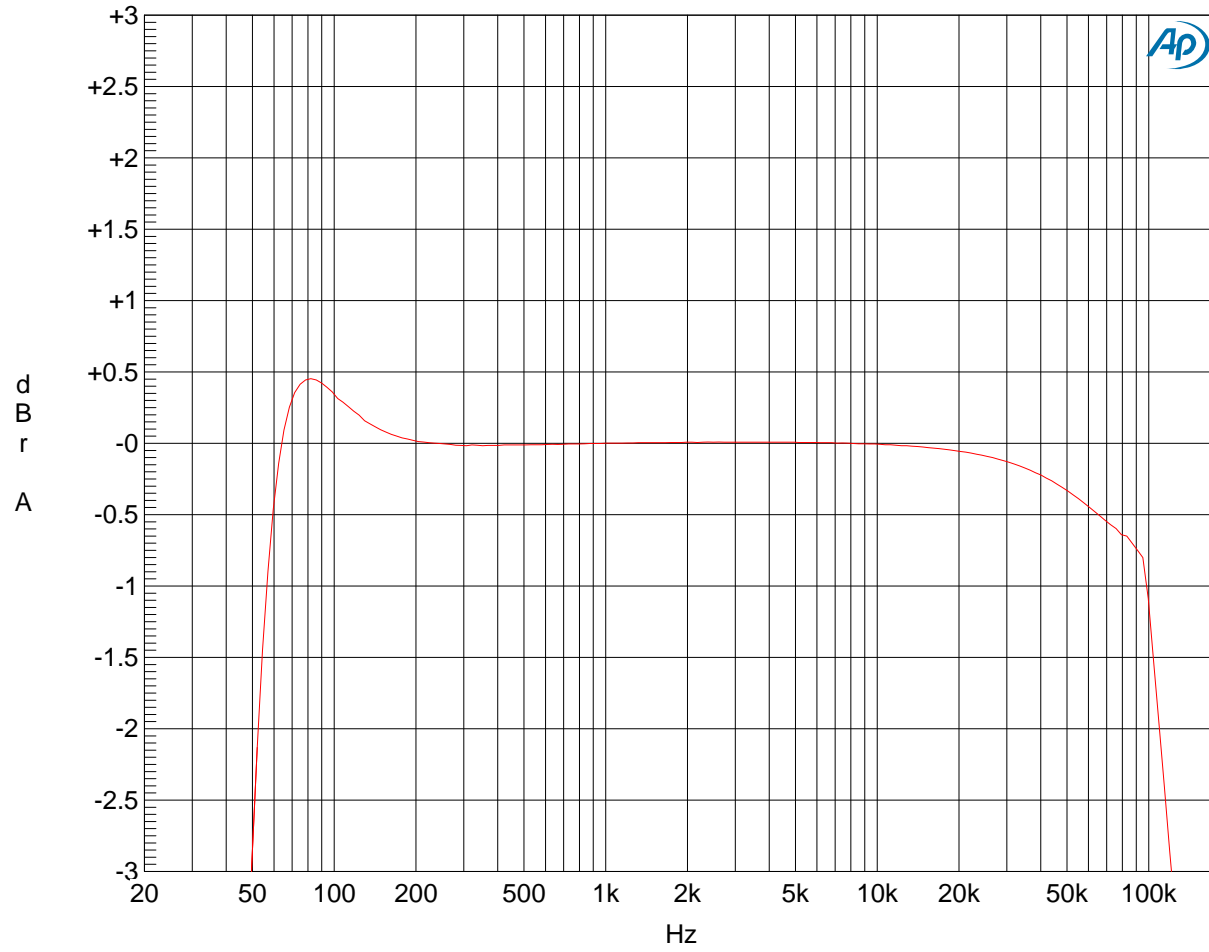

Trance Audio

AMULET M FREQ Resp Full System

Sweep	Trace	Color	Line Style	Thick	Data	Axis	Comment
1	1	Red	Solid	2	Anlr.Level A	Left	